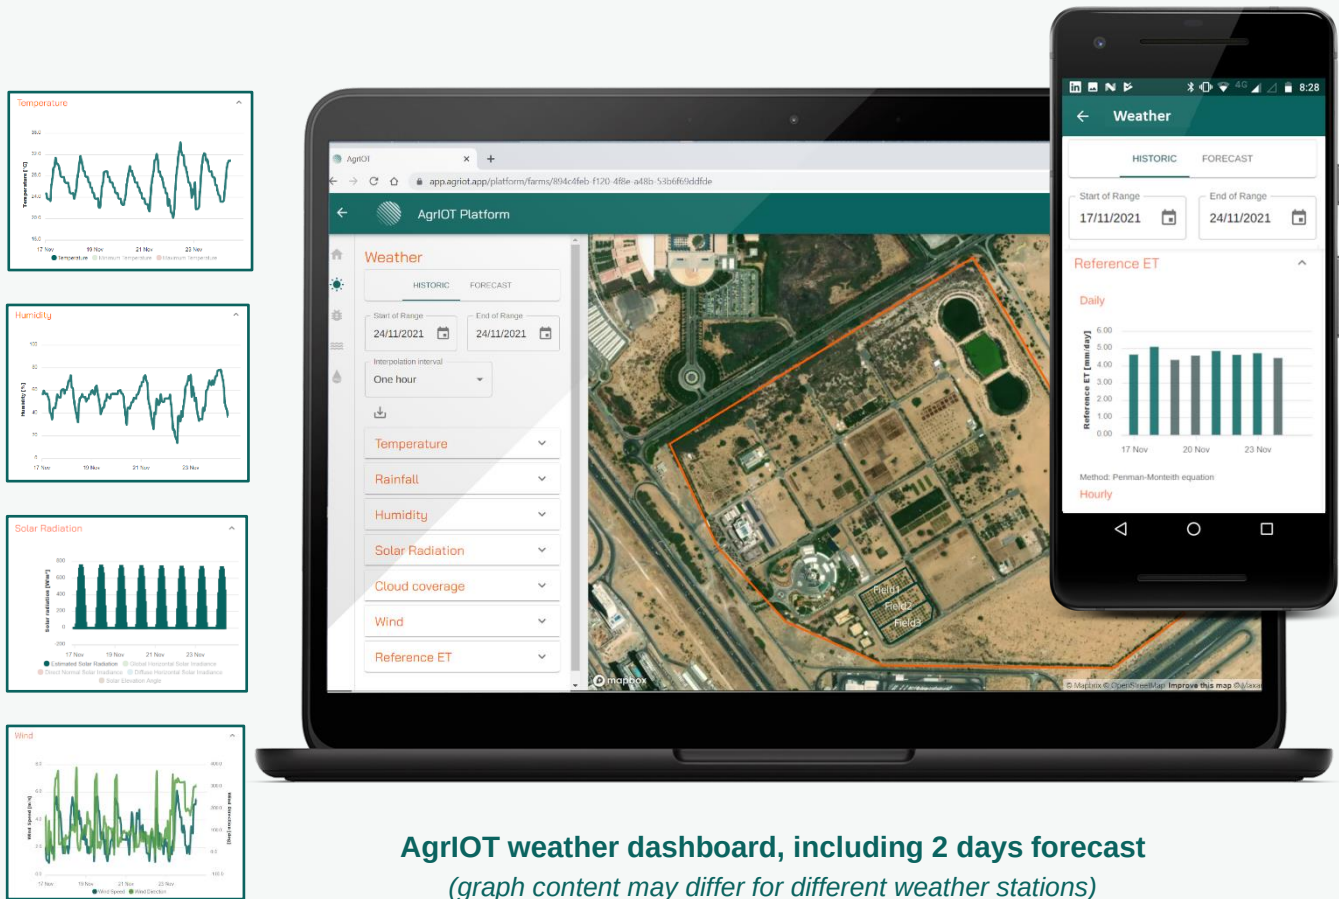

WEATHER SENSING FOR HOLISTIC AGRICULTURE INTELLIGENCE

We believe that weather information is an essential input for many agriculture decisions, such as irrigation and pest and disease management. That is why we not simply provide weather data or a weather station. We provide an **integrated weather sensing service** in our AgriOT platform, which can be used directly in your daily or weekly irrigation and IPM programs.

For cost-effective applications we offer hourly weather data from public sources. For local precision weather indication, we offer turn-key solutions based on industry standard weather stations from renowned suppliers, such as the Vantage Pro2[†] with LoRaWAN extension from Davis Instruments. We make sure weather data is wirelessly collected at 5min interval. All equipment is preconfigured which makes installation straightforward with clear video-instructions. But in consideration with your specific need, we can also offer tailored services.

[†] We also support other weather stations, please contact us with your requirement.

AgriOT weather dashboard, including 2 days forecast
(graph content may differ for different weather stations)

SMART FARM SENSING

Smart Farm Sensing provides products, services and solutions to the agriculture sector based on intelligent sensor data, remote sensing and geospatial information.

We bring together sensor, satellite, and field data to improve sustainability and climate resilience of agriculture and landscaping.

SMART FARM SENSING B.V.

www.smartfarmsensing.com
info@smartfarmsensing.com

ESA BIC – Suite 140
Kapteynstraat 1
2201 BB Noordwijk
The Netherlands