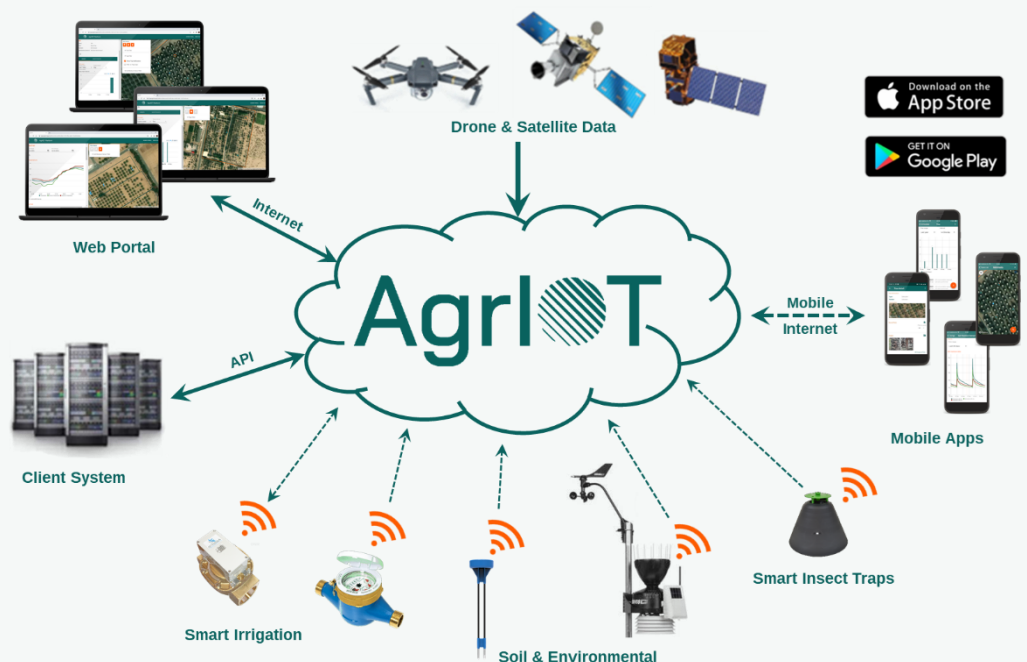

SMART FARM SENSING

AGRIOT - HOLISTIC AGRICULTURE INTELLIGENCE

AgrIoT is a holistic geo-spatial agriculture data analytics and decision-making platform to support fruit tree growers with the elimination of irrigation water waste and pesticide overapplication, and to increase productivity.

AgrIoT supports farmers, agri-service providers and government institutions to increase productivity, reduce losses due to pest and optimize water use efficiency.

AgrIoT can be used by a single farmer with a few hectares farm area up to government institutions with hundreds of extension

workers servicing thousands of farms nationwide.

AgrIoT is available as web-application

<https://app.agriot.app/>, and as mobile app from App Store and Play Store.

AGRIOT FEATURES

AgrIoT provides reliable, timely and efficient farm and fruit tree field data and translates these data in efficient and effective pest management actions and increase water use efficiency.

- Easy registration and creation of your own **farm account** through our web portal <https://agriot.app/> or mobile app from the Apple Appstore or the Google Playstore.
- Easy install and manage insect traps through the **TrapGIS** module and date palm trees through the **PalmGIS** module using QR codes.
- Log your scouting, maintenance and monitoring **annotated pictures** with palm trees and insect traps in AgrIoT.
- Combine your farm data with **weather data** (temperature, rainfall, humidity solar radiation, cloud coverage and wind) in one glance.
- Monitor your **IoT sensors** in a single application on you mobile: soil moisture sensors, smart insect traps, weather stations, and more...
- AgrIoT automatically generates **notifications**, a quick indication based on monitored data that areas on your farm needs urgent or additional actions.
- Managing your own user settings and add users to your farm account and manage their privileges through the **admin panel**.