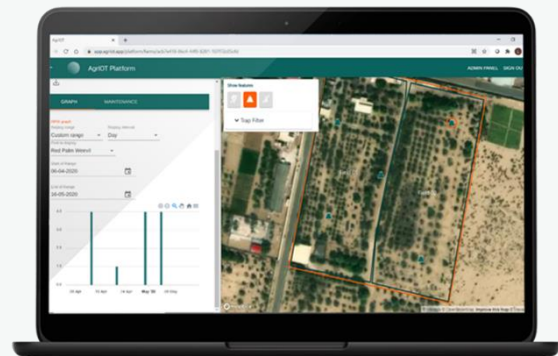

SMART FARM SENSING

AGRIOT - HOLISTIC AGRICULTURE INTELLIGENCE

AgrIoT is a holistic geo-spatial agriculture data analytics and decision-making platform to support fruit tree growers with the elimination of irrigation water waste and pesticide overapplication, and to increase productivity.

workers servicing thousands of farms nationwide.

AgrIoT is available as web-application

<https://app.agriot.app/>, and as mobile app from App Store and Play Store.

AGRIOT FEATURES

AgrIoT provides reliable, timely and efficient farm and fruit tree field data and translates these data in efficient and effective pest management actions and increase water use efficiency.

- Easy registration and creation of your own **farm account** through our web portal <https://agriot.app/> or mobile app from the Apple Appstore or the Google Playstore.
- Easy install and manage insect traps through the **TrapGIS** module and date palm trees through the **PalmGIS** module using QR codes.
- Log your scouting, maintenance and monitoring **annotated pictures** with palm trees and insect traps in AgrIoT.
- Combine your farm data with **weather data** (temperature, rainfall, humidity solar radiation, cloud coverage and wind) in one glance.
- Monitor your **IoT sensors** in a single application on you mobile: soil moisture sensors, smart insect traps, weather stations, and more...
- AgrIoT automatically generates **notifications**, a quick indication based on monitored data that areas on your farm needs urgent or additional actions.
- Managing your own user settings and add users to your farm account and manage their privileges through the **admin panel**.

Web portal

Registration screens

Mobile apps

SMART FARM SENSING

Smart Farm Sensing provides products, services and solutions to the agriculture sector based on intelligent sensor data, remote sensing and geospatial information.