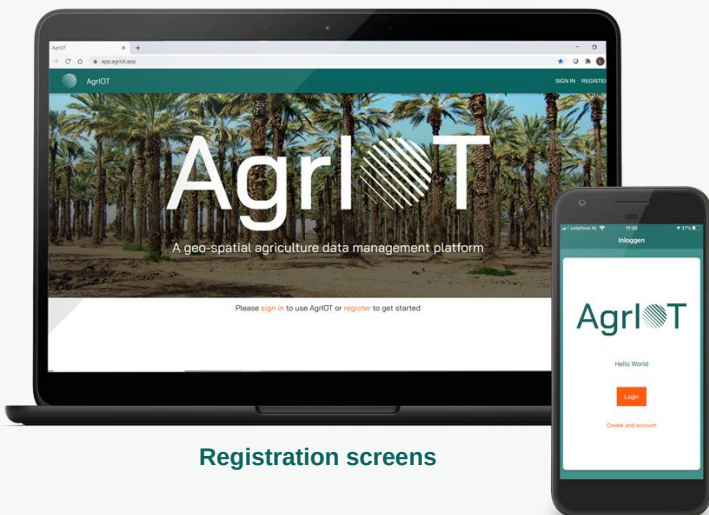

Registration screens