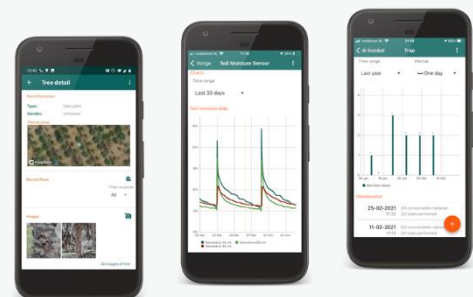

Mobile apps

SMART FARM SENSING

Smart Farm Sensing provides products, services and solutions to the agriculture sector based on intelligent sensor data, remote sensing and geospatial information.

Our vision is to increase global agriculture productivity and sustain our future food chain with fully operational satellite, aerial and ground remote sensing data supply chains.

SMART FARM SENSING B.V.

www.smartfarmsensing.com
info@smartfarmsensing.com

ESA BIC – Suite 140
Kapteynstraat 1
2201 BB Noordwijk
The Netherlands