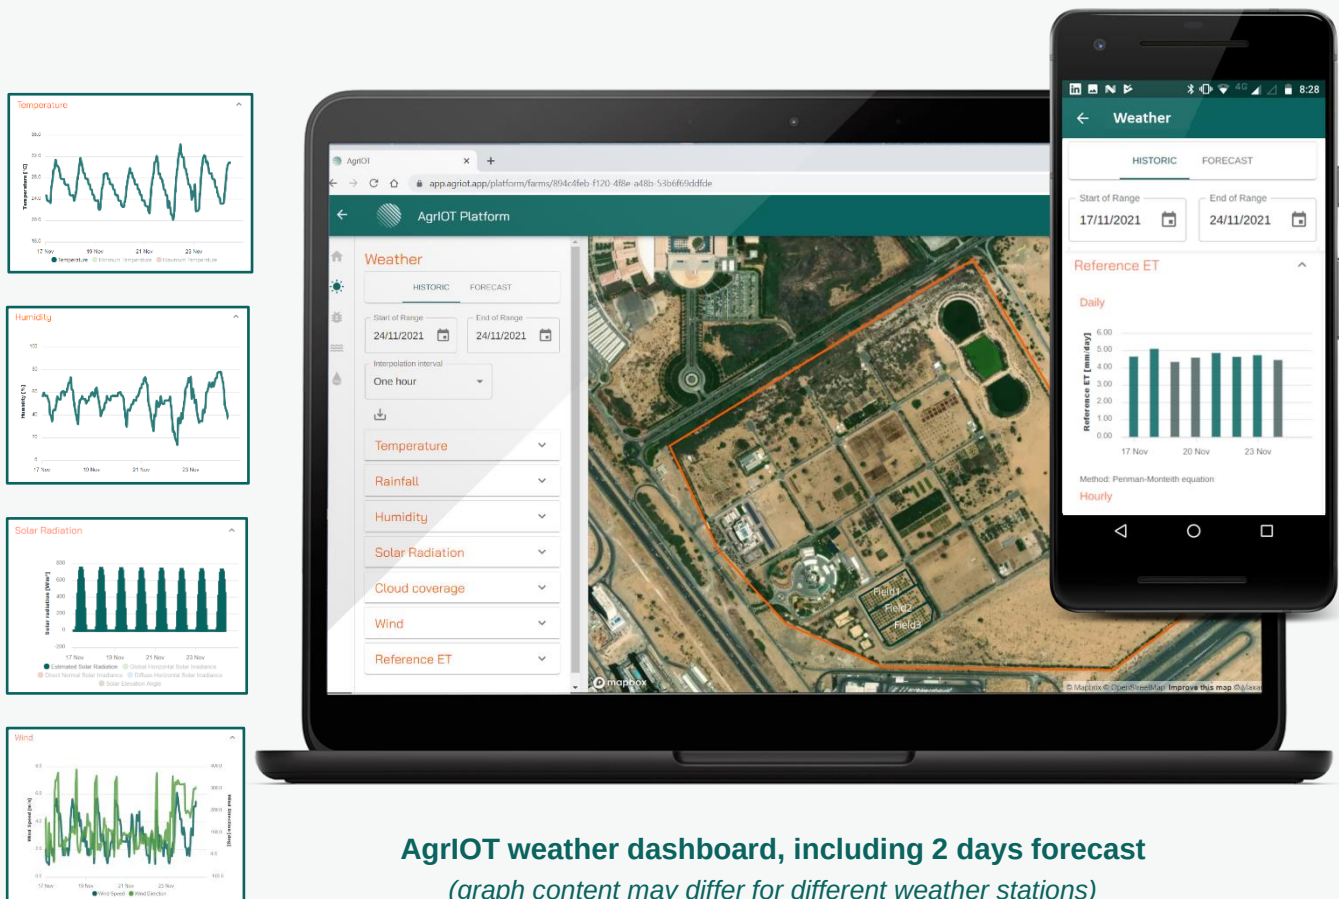

WEATHER SENSING FOR HOLISTIC AGRICULTURE INTELLIGENCE

We believe that weather information is an essential input for many agriculture decisions, such as irrigation and pest and disease management. That is why we not simply provide weather data or a weather station. We provide an **integrated weather sensing service** in our AgriOT platform, which can be used directly in your daily or weekly irrigation and IPM programs.

For cost-effective applications we offer hourly weather data from public sources. For local precision weather indication, we offer turn-key solutions based on industry standard weather stations from renowned suppliers, such as the Vantage Pro2[†] with LoRaWAN extension from Davis Instruments. We make sure weather data is wirelessly collected at 5min interval. All equipment is preconfigured which makes installation straightforward with clear video-instructions. But in consideration with your specific need, we can also offer tailored services.

[†] We also support other weather stations, please contact us with your requirement.

SMART FARM SENSING

Smart Farm Sensing provides products, services and solutions to the agriculture sector based on intelligent sensor data, remote sensing and geospatial information.

Our vision is to increase global agriculture productivity and sustain our future food chain with fully operational satellite, aerial and ground remote sensing data supply chains.

SMART FARM SENSING B.V.

www.smartfarmsensing.com
info@smartfarmsensing.com

ESA BIC – Suite 140
Kapteynstraat 1
2201 BB Noordwijk
The Netherlands